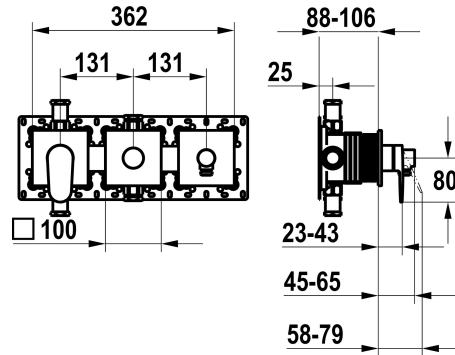

KWC ELLA

Trim kit, with safety device DIN EN 1717 – Lever mixer – Tub

Modell-Linie: ELLA | 20.384.550.000

Suihkut ja suihkupaneelit | Allashanat

KWC-No.

125296

chromeline, trim kit, with safety device DIN EN 1717

* Trim kit with function unit KWC HOMEBOX

* Outflow

- with integrated hose connection

- above or below for the second consumer with CHOICE diverter without automatic reset

* KWC cartridge M 35-S HF

- with ceramic discs

NEW

Tekniset tiedot

ATT-KWC-A_ABGANG_UP

19.2 l/min (3bar)

ATT-KWC-A_BRAUSENABGANG

15.2 l/min (3bar)

Halkaisija

362x100

Materiaali

Messinki

IviCode

0

Varaosat

KWC ELLA

Trim kit, with safety device DIN EN 1717 – Lever mixer – Tub

Modell-Linie: ELLA | 20.384.550.000
Suihkut ja suihkupaneelit | Allashanat