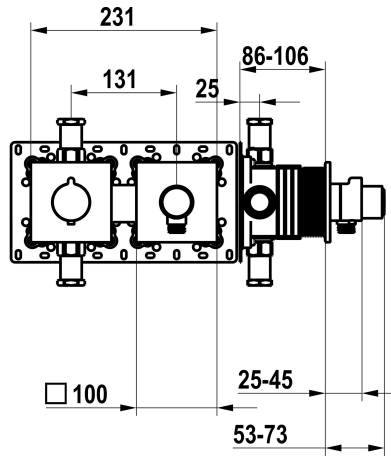

KWC

Trim kit, with safety device DIN EN 1717 – Thermostatic mixer – Shower

Modell-Linie: SHOWERCULTURE | 21.004.853.000

Sprchové armatury | Hydraulické sprchy

KWC-No.

125297
chromeline, trim kit, with safety device DIN EN 1717

125298
matt black, trim kit, with safety device DIN EN 1717

125299
brushed steel, trim kit, with safety device DIN EN 1717

* Trim kit with thermostatic function unit KWC HOMEBOX

* Outflow
- with integrated hose connection with ON/OFF push-button CHOICE with flow regulator

* SkinProtect - Safety stop prevents scalding

* Intrinsicly safe against backflow

* Scope of delivery:

ATT-KWC-FARBCODE

chromeline

matt black

brushed steel

- Thermostatic mixer unit
- Hose connection unit with ON/OFF push-button and flow regulator
- Fastening of the cover plate without screws
* To be ordered separately:
- Unit for concealed installation KWC HOMEBOX Thermostatic mixer
1 Consumers 39.006.271.931

NEW

Technické údaje

ATT-KWC-A_ABGANG_UP

15 l/min (3 bar)

ATT-KWC-DURCHMESSER

231x100

ATT-KWC-FARBCODE

chromeline