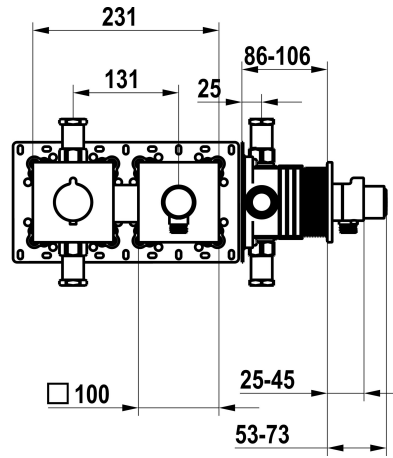

KWC

Trim kit, with safety device DIN EN 1717 – Thermostatic mixer – Shower

Modell-Linie: SHOWERCULTURE | 21.004.853.000

Showers | Manual shower

KWC-No.

125297
chromeline, trim kit, with safety device DIN EN 1717

125298
matt black, trim kit, with safety device DIN EN 1717

125299
brushed steel, trim kit, with safety device DIN EN 1717

Color code

chrome

matt black

brushed steel

NEW

* Trim kit with thermostatic function unit KWC HOMEBOX

- Hose connection unit with ON/OFF push-button and flow regulator

- Fastening of the cover plate without screws

* To be ordered separately:

- Unit for concealed installation KWC HOMEBOX Thermostatic mixer

1 Consumers 39.006.271.931

Technical Data

Flow rate
Diameter
Color code
Installation_type
Faucet_typ
G_Acoustic_group
Concealed_unit
Energy Label
material

15 l/min (3 bar)
231 x 100
chrome
Wall mounted
Thermostatic
I
Trim kit, with vacuum breaker
C
Brass