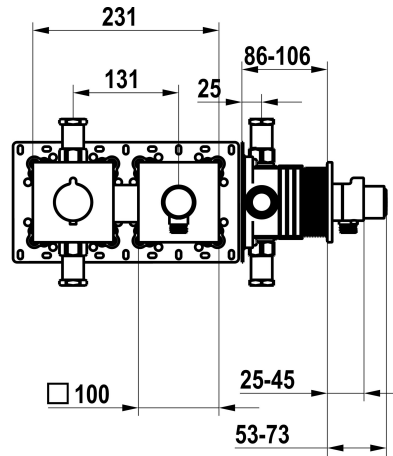

KWC

Trim kit, with safety device DIN EN 1717 – Thermostatic mixer – Shower

Modell-Linie: **SHOWERCULTURE** | 21.004.853.000

Showers | Manual shower

KWC-No.

125297
chromeline, trim kit, with safety device DIN EN 1717

125298
matt black, trim kit, with safety device DIN EN 1717

125299
brushed steel, trim kit, with safety device DIN EN 1717

Color code

chromeline

matt black

brushed steel

NEW

* Trim kit with thermostatic function unit KWC HOMEBOX

1 Consumers 39.006.271.931

Technical Data

Flow rate	15 l/min (3 bar)
Diameter	231 x 100
Color code	chromeline
Installation type	Wall mounted
Faucet_typ	Thermostatic
Acoustic group	I
Concealed unit	Trim kit, with vacuum breaker
Energy label	C
material	Brass

Flow rate	15 l/min (3 bar)
Diameter	231 x 100
Color code	chromeline
Installation type	Wall mounted
Faucet_typ	Thermostatic
Acoustic group	I
Concealed unit	Trim kit, with vacuum breaker
Energy label	C
material	Brass