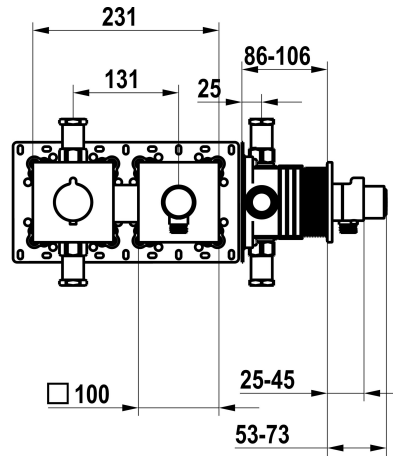

KWC

Trim kit, with safety device DIN EN 1717 – Thermostatic mixer – Shower

Modell-Linie: **SHOWERCULTURE** | 21.004.853.000

Showers | Manual shower

KWC-No.

125297
chromeline, trim kit, with safety device DIN EN 1717

125298
matt black, trim kit, with safety device DIN EN 1717

125299
brushed steel, trim kit, with safety device DIN EN 1717

* Trim kit with thermostatic function unit KWC HOMEBOX

* Outflow
- with integrated hose connection with ON/OFF push-button CHOICE with flow regulator

* SkinProtect - Safety stop prevents scalding

* Intrinsicly safe against backflow

* Scope of delivery:

Color code

chromeline

matt black

brushed steel

- Thermostatic mixer unit
- Hose connection unit with ON/OFF push-button and flow regulator
- Fastening of the cover plate without screws
* To be ordered separately:
- Unit for concealed installation KWC HOMEBOX Thermostatic mixer
1 Consumers 39.006.271.931

NEW

Technical Data

Flow rate	15 l/min (3 bar)
Diameter	231 x 100
Color code	chromeline
Installation type	Wall mounted
Faucet_typ	Thermostatic
Acoustic group	I
Concealed unit	Trim kit, with vacuum breaker
Energy label	C
material	Brass