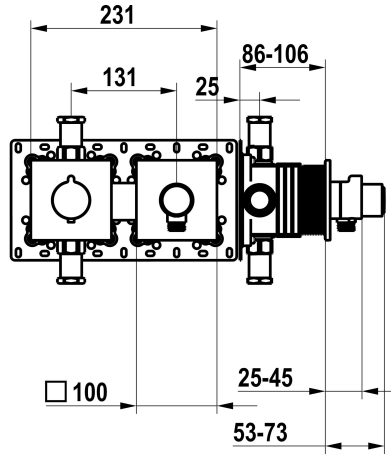

KWC

Trim kit, with safety device DIN EN 1717 – Thermostatic mixer – Shower

Modell-Linie: SHOWERCULTURE | 21.004.853.000

Suihkut ja suihkupaneelit | Manuaali suihkut

KWC-No.

125297

chromeline, trim kit, with safety device DIN EN 1717

125298

matt black, trim kit, with safety device DIN EN 1717

125299

brushed steel, trim kit, with safety device DIN EN 1717

ATT-KWC-FARBCODE

chromeline

matt black

brushed steel

* Scope of delivery:

- Thermostatic mixer unit

- Hose connection unit with ON/OFF push-button and flow regulator

- Fastening of the cover plate without screws

* To be ordered separately:

- Unit for concealed installation KWC HOMEBOX Thermostatic mixer

1 Consumers 39.006.271.931

Tekniset tiedot

ATT-KWC-A_ABGANG_UP

15 l/min (3 bar)

Halkaisija

231x100

ATT-KWC-FARBCODE

chromeline