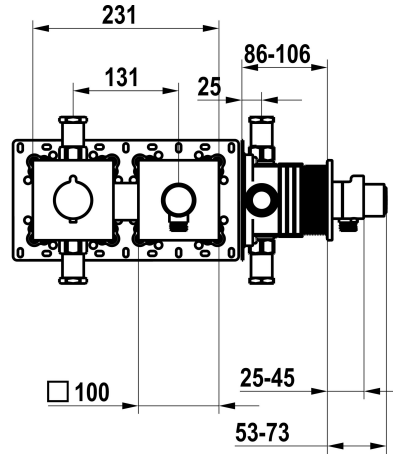

KWC

Trim kit, with safety device DIN EN 1717 – Thermostatic mixer – Shower

Modell-Linie: SHOWERCULTURE | 21.004.853.176

Showers | Manual shower

KWC-No.

125297
chromeline, trim kit, with safety device DIN EN 1717

125298
matt black, trim kit, with safety device DIN EN 1717

125299
brushed steel, trim kit, with safety device DIN EN 1717

Color code

chrome

matt black

brushed steel

NEW

* Trim kit with thermostatic function unit KWC HOMEBOX

- Hose connection unit with ON/OFF push-button and flow regulator

- Fastening of the cover plate without screws

* To be ordered separately:

- Unit for concealed installation KWC HOMEBOX Thermostatic mixer

1 Consumers 39.006.271.931

Technical Data

Flow rate
Diameter
Color code
Installation_type
Faucet_typ
G_Acoustic_group
Concealed_unit
Energy Label
material

15 l/min (3 bar)
231 x 100
matt black
Wall mounted
Thermostatic
I
Trim kit, with vacuum breaker
C
Brass