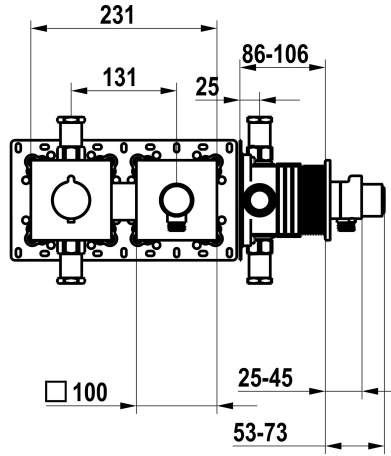

KWC

Trim kit, with safety device DIN EN 1717 – Thermostatic mixer – Shower

Modell-Linie: **SHOWERCULTURE** | 21.004.853.176
Showers | Manual shower

KWC-No.

125297
chromeline, trim kit, with safety device DIN EN 1717

125298
matt black, trim kit, with safety device DIN EN 1717

125299
brushed steel, trim kit, with safety device DIN EN 1717

- * Trim kit with thermostatic function unit KWC HOMEBOX
- * Outflow
- with integrated hose connection with ON/OFF push-button CHOICE with flow regulator
- * SkinProtect - Safety stop prevents scalding
- * Intrinsicly safe against backflow
- * Scope of delivery:

Color code

chromeline

matt black

brushed steel

- Thermostatic mixer unit
- Hose connection unit with ON/OFF push-button and flow regulator
- Fastening of the cover plate without screws
- * To be ordered separately:
- Unit for concealed installation KWC HOMEBOX Thermostatic mixer 1 Consumers 39.006.271.931

NEW

Technical Data

Flow rate	15 l/min (3 bar)
Diameter	231 x 100
Color code	matt black
Installation type	Wall mounted
Faucet_typ	Thermostatic
Acoustic group	I
Concealed unit	Trim kit, with vacuum breaker
Energy label	C
material	Brass