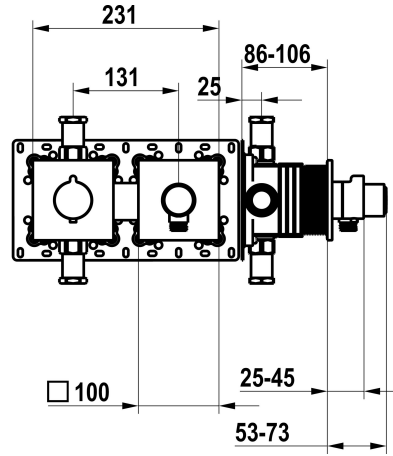

KWC

Trim kit, with safety device DIN EN 1717 – Thermostatic mixer – Shower

Modell-Linie: SHOWERCULTURE | 21.004.853.176

Armatura natryskowa | Armatura z zaworami obsługiwanymi ręcznie

KWC-No.

125297
chromeline, trim kit, with safety device DIN EN 1717

125298
matt black, trim kit, with safety device DIN EN 1717

125299
brushed steel, trim kit, with safety device DIN EN 1717

* Trim kit with thermostatic function unit KWC HOMEBOX

* Outflow
- with integrated hose connection with ON/OFF push-button CHOICE with flow regulator

* SkinProtect - Safety stop prevents scalding

* Intrinsicly safe against backflow

* Scope of delivery:

ATT-KWC-FARBCODE

chromeline

matt black

brushed steel

- Thermostatic mixer unit
- Hose connection unit with ON/OFF push-button and flow regulator
- Fastening of the cover plate without screws
* To be ordered separately:
- Unit for concealed installation KWC HOMEBOX Thermostatic mixer
1 Consumers 39.006.271.931

ATT-KWC-UNTERPUTZ

EnergyLabelCH

Material

15 l/min (3 bar)

231x100

matt black

Montaż naścienny

Thermostat