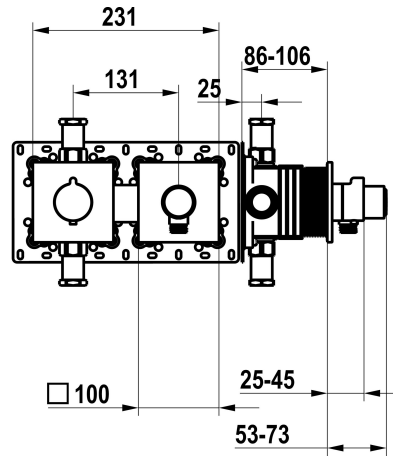

KWC

Trim kit, with safety device DIN EN 1717 – Thermostatic mixer – Shower

Modell-Linie: **SHOWERCULTURE** | 21.004.853.176

Duschar | Hydraulické sprchy

KWC-No.

125297
chromeline, trim kit, with safety device DIN EN 1717

125298
matt black, trim kit, with safety device DIN EN 1717

125299
brushed steel, trim kit, with safety device DIN EN 1717

- * Trim kit with thermostatic function unit KWC HOMEBOX
- * Outflow
- with integrated hose connection with ON/OFF push-button CHOICE with flow regulator
- * SkinProtect - Safety stop prevents scalding
- * Intrinsicly safe against backflow
- * Scope of delivery:

ATT-KWC-FARBCODE

chromeline

matt black

brushed steel

- Thermostatic mixer unit
- Hose connection unit with ON/OFF push-button and flow regulator
- Fastening of the cover plate without screws
- * To be ordered separately:
- Unit for concealed installation KWC HOMEBOX Thermostatic mixer 1 Consumers 39.006.271.931

NEW

Technical Data

ATT-KWC-A_ABGANG_UP

Diameter

ATT-KWC-FARBCODE

Installation_type

Faucet_typ

G_Acoustic_group