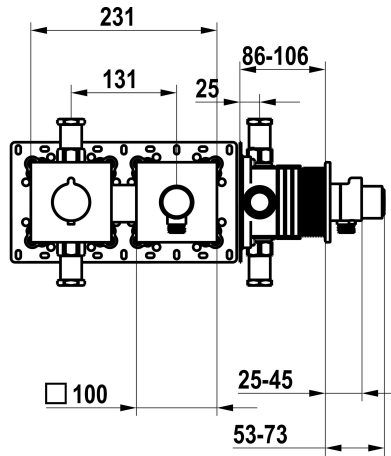

KWC

Trim kit, with safety device DIN EN 1717 – Thermostatic mixer – Shower

Modell-Linie: SHOWERCULTURE | 21.004.853.177

Sprchové armatury | Hydraulické sprchy

KWC-No.

125297
chromeline, trim kit, with safety device DIN EN 1717

125298
matt black, trim kit, with safety device DIN EN 1717

125299
brushed steel, trim kit, with safety device DIN EN 1717

* Trim kit with thermostatic function unit KWC HOMEBOX

* Outflow
- with integrated hose connection with ON/OFF push-button CHOICE with flow regulator

* SkinProtect - Safety stop prevents scalding

* Intrinsicly safe against backflow

* Scope of delivery:

ATT-KWC-FARBCODE

chromeline

matt black

brushed steel

- Thermostatic mixer unit
- Hose connection unit with ON/OFF push-button and flow regulator
- Fastening of the cover plate without screws
* To be ordered separately:
- Unit for concealed installation KWC HOMEBOX Thermostatic mixer
1 Consumers 39.006.271.931

NEW

Technické údaje

ATT-KWC-A_ABGANG_UP

15 l/min (3 bar)

ATT-KWC-DURCHMESSER

231x100

ATT-KWC-FARBCODE

brushed steel