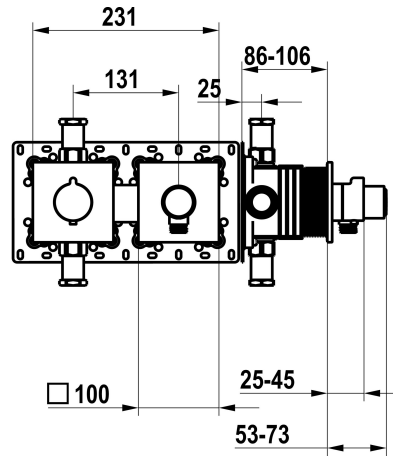

KWC

Trim kit, with safety device DIN EN 1717 – Thermostatic mixer – Shower

Modell-Linie: **SHOWERCULTURE** | 21.004.853.177

Showers | Manual shower

KWC-No.

125297
chromeline, trim kit, with safety device DIN EN 1717

125298
matt black, trim kit, with safety device DIN EN 1717

125299
brushed steel, trim kit, with safety device DIN EN 1717

* Trim kit with thermostatic function unit KWC HOMEBOX

* Outflow
- with integrated hose connection with ON/OFF push-button CHOICE with flow regulator

- Thermostatic mixer unit
- Hose connection unit with ON/OFF push-button and flow regulator
- Fastening of the cover plate without screws
* To be ordered separately:
- Unit for concealed installation KWC HOMEBOX Thermostatic mixer
1 Consumers 39.006.271.931

Technical Data

Flow rate
Diameter
Color code
Installation_type
Faucet_typ
G_Acoustic_group
Concealed_unit
Energy Label
material

15 l/min (3 bar)
231 x 100
brushed steel
Wall mounted
Thermostatic
I
Trim kit, with vacuum breaker
C
Brass