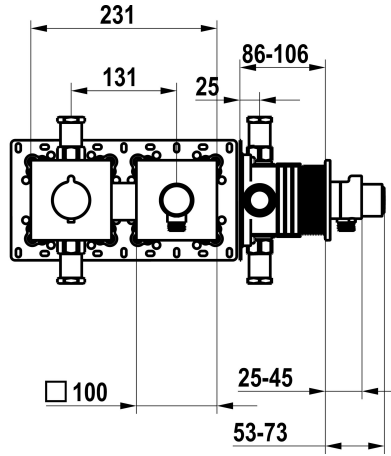

KWC

Trim kit, with safety device DIN EN 1717 – Thermostatic mixer – Shower

Modell-Linie: SHOWERCULTURE | 21.004.853.177

Showers | Manual shower

KWC-No.

125297
chromeline, trim kit, with safety device DIN EN 1717

125298
matt black, trim kit, with safety device DIN EN 1717

125299
brushed steel, trim kit, with safety device DIN EN 1717

* Trim kit with thermostatic function unit KWC HOMEBOX

* Outflow
- with integrated hose connection with ON/OFF push-button CHOICE with flow regulator

- Thermostatic mixer unit
- Hose connection unit with ON/OFF push-button and flow regulator
- Fastening of the cover plate without screws
* To be ordered separately:
- Unit for concealed installation KWC HOMEBOX Thermostatic mixer
1 Consumers 39.006.271.931

Technical Data

Flow rate	15 l/min (3 bar)
Diameter	231 x 100
Color code	brushed steel
Installation type	Wall mounted
Faucet_typ	Thermostatic
Acoustic group	I
Concealed unit	Trim kit, with vacuum breaker
Energy label	C
material	Brass