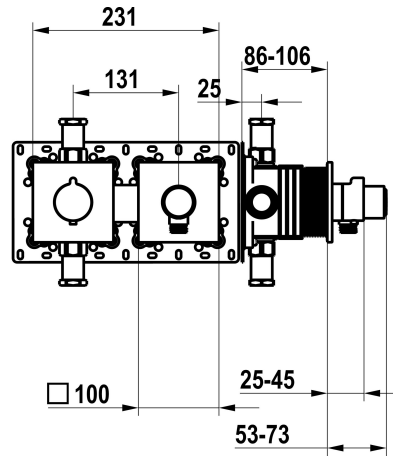

KWC

Trim kit, with safety device DIN EN 1717 – Thermostatic mixer – Shower

Modell-Linie: SHOWERCULTURE | 21.004.853.177

Suihkut ja suihkupaneelit | Manuaali suihkut

KWC-No.

125297
chromeline, trim kit, with safety device DIN EN 1717

125298
matt black, trim kit, with safety device DIN EN 1717

125299
brushed steel, trim kit, with safety device DIN EN 1717

* Trim kit with thermostatic function unit KWC HOMEBOX

* Outflow
- with integrated hose connection with ON/OFF push-button CHOICE with flow regulator

- Thermostatic mixer unit
- Hose connection unit with ON/OFF push-button and flow regulator
- Fastening of the cover plate without screws
* To be ordered separately:
- Unit for concealed installation KWC HOMEBOX Thermostatic mixer
1 Consumers 39.006.271.931