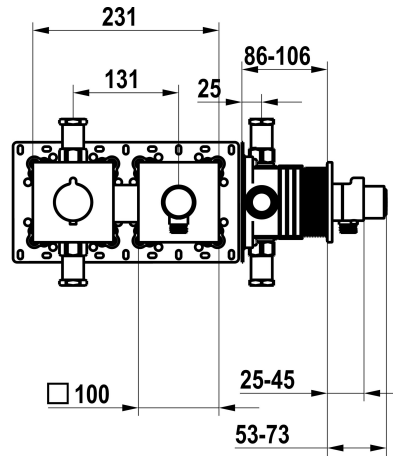

KWC

Trim kit, with safety device DIN EN 1717 – Thermostatic mixer – Shower

Modell-Linie: **SHOWERCULTURE** | 21.004.853.177

Duschar | Hydraulické sprchy

KWC-No.

125297
chromeline, trim kit, with safety device DIN EN 1717

125298
matt black, trim kit, with safety device DIN EN 1717

125299
brushed steel, trim kit, with safety device DIN EN 1717

* Trim kit with thermostatic function unit KWC HOMEBOX

* Outflow
- with integrated hose connection with ON/OFF push-button CHOICE with flow regulator

* SkinProtect - Safety stop prevents scalding

* Intrinsicly safe against backflow

* Scope of delivery:

ATT-KWC-FARBCODE

chromeline

matt black

brushed steel

- Thermostatic mixer unit
- Hose connection unit with ON/OFF push-button and flow regulator
- Fastening of the cover plate without screws
* To be ordered separately:
- Unit for concealed installation KWC HOMEBOX Thermostatic mixer
1 Consumers 39.006.271.931

NEW

Technical Data

ATT-KWC-A_ABGANG_UP

15 l/min (3 bar)

Diameter

231x100

ATT-KWC-FARBCODE

brushed steel