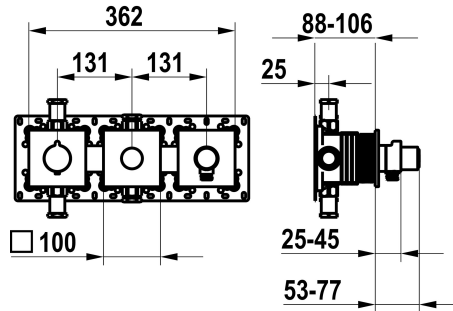

## KWC

Trim kit, with safety device DIN EN 1717 – Thermostatic mixer – Tub

Modell-Linie: **SHOWERCULTURE** | 20.004.853.000

Sprchové armatury | Vanové armatury

### KWC-No.

**125300**  
chromeline, trim kit, with safety device DIN EN 1717

**125301**  
matt black, trim kit, with safety device DIN EN 1717

**125302**  
brushed steel, trim kit, with safety device DIN EN 1717

### Technické údaje

ATT-KWC-A-ABGANG\_UP

19.5 l/min (3bar)

ATT-KWC-A-BRAUSENABGANG

14 l/min (3bar)

ATT-KWC-DURCHMESSER

362x100

ATT-KWC-FARBCODE