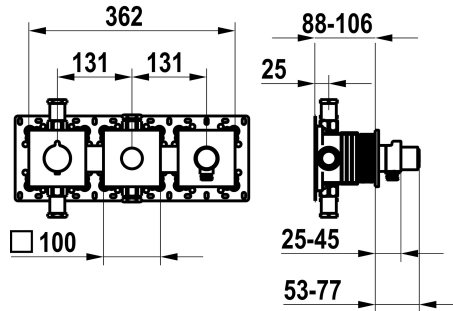

## KWC

Trim kit, with safety device DIN EN 1717 – Thermostatic mixer – Tub

Modell-Linie: **SHOWERCULTURE** | 20.004.853.000

Suihkut ja suihkupaneelit | Allashanat

### KWC-No.

**125300**  
chromeline, trim kit, with safety device DIN EN 1717

**125301**  
matt black, trim kit, with safety device DIN EN 1717

**125302**  
brushed steel, trim kit, with safety device DIN EN 1717

### Tekniset tiedot

ATT-KWC-A-ABGANG\_UP

19.5 l/min (3bar)

ATT-KWC-A-BRAUSENABGANG

14 l/min (3bar)

Halkaisija

362x100

ATT-KWC-FARBCODE