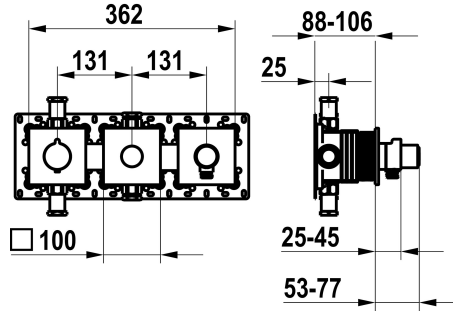

## KWC

Trim kit, with safety device DIN EN 1717 – Thermostatic mixer – Tub

Modell-Linie: **SHOWERCULTURE** | 20.004.853.000

Armatura natryskowa | Baterie wannowe

### KWC-No.

**125300**  
chromeline, trim kit, with safety device DIN EN 1717

**125301**  
matt black, trim kit, with safety device DIN EN 1717

**125302**  
brushed steel, trim kit, with safety device DIN EN 1717

### Dane techniczne

ATT-KWC-A\_ABGANG\_UP

19.5 l/min (3bar)

ATT-KWC-A\_BRAUSENABGANG

14 l/min (3bar)

średnicy

362x100

ATT-KWC-FARBCODE