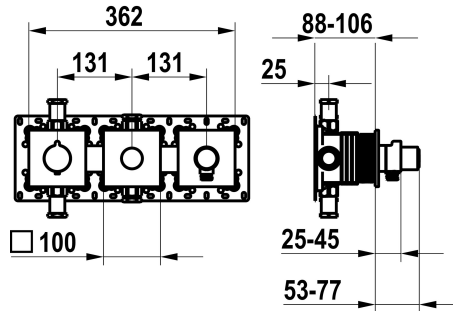

KWC

Trim kit, with safety device DIN EN 1717 – Thermostatic mixer – Tub

Modell-Linie: **SHOWERCULTURE** | 20.004.853.000

Duschar | Badkarsarmaturer

KWC-No.

125300
chromeline, trim kit, with safety device DIN EN 1717

125301
matt black, trim kit, with safety device DIN EN 1717

125302
brushed steel, trim kit, with safety device DIN EN 1717

ATT-KWC-FARBCODE

chromeline

matt black

brushed steel

NEW

* Trim kit with thermostatic function unit KWC HOMEBOX

Diameter

362x100

ATT-KWC-FARBCODE

chromeline

Installation_type

Väggmontering

Faucet_typ

Thermostat