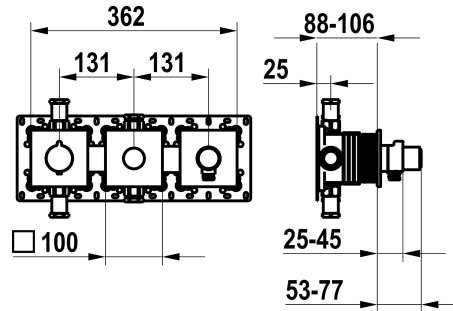

KWC

Trim kit, with safety device DIN EN 1717 – Thermostatic mixer – Tub

Modell-Linie: **SHOWERCULTURE** | 20.004.853.176

Sprchové armatury | Vanové armatury

KWC-No.

125300
chromeline, trim kit, with safety device DIN EN 1717

125301
matt black, trim kit, with safety device DIN EN 1717

125302
brushed steel, trim kit, with safety device DIN EN 1717

ATT-KWC-FARBCODE

chromeline

matt black

brushed steel

NEW

* Trim kit with thermostatic function unit KWC HOMEBOX