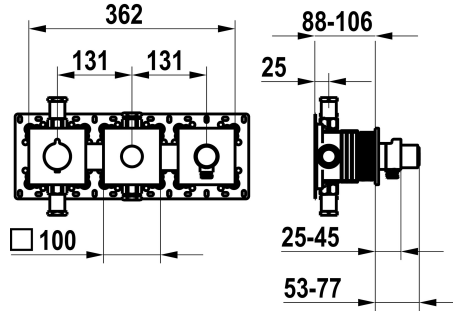

KWC

Trim kit, with safety device DIN EN 1717 – Thermostatic mixer – Tub

Modell-Linie: **SHOWERCULTURE** | 20.004.853.176

Showers | Exposed bath mixer

KWC-No.

125300
chromeline, trim kit, with safety device DIN EN 1717

125301
matt black, trim kit, with safety device DIN EN 1717

125302
brushed steel, trim kit, with safety device DIN EN 1717

Color code

chrome

matt black

brushed steel

NEW

* Trim kit with thermostatic function unit KWC HOMEBOX

* To be ordered separately:

- Unit for concealed installation KWC HOMEBOX Thermostatic/ lever mixer 2 consumers 39.006.261.931

Technical Data

Flow rate
Spray outlet: Flow rate
Diameter
Color code
Installation_type
Faucet_typ
Acoustic group
Concealed_unit
Spray outlet: Acoustic group
Energy Label
material

19.5 l/min (3bar)
14 l/min (3bar)
362 x 100
matt black
Wall mounted
Display
Mains receiver1
Trim kit, with vacuum breaker
Battery1
B
Brass