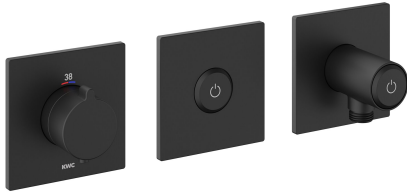

KWC

Trim kit, with safety device DIN EN 1717 – Thermostatic mixer – Tub

Modell-Linie: **SHOWERCULTURE** | 20.004.853.176

Showers | Exposed bath mixer

KWC-No.

125300
chromeline, trim kit, with safety device DIN EN 1717

125301
matt black, trim kit, with safety device DIN EN 1717

125302
brushed steel, trim kit, with safety device DIN EN 1717

Color code

chromeline

matt black

brushed steel

NEW

* Trim kit with thermostatic function unit KWC HOMEBOX

* Outflow
- with integrated hose connection with ON/OFF push-button CHOICE with flow regulator
- above or below for second consumer with ON/OFF push-button CHOICE

* SkinProtect - Safety stop prevents scalding

* Inherently safe against backflow

* Scope of delivery:

- Thermostatic mixer unit
- Diverter unit
- Hose connection unit with ON/OFF push-button and flow regulator
- Fastening of the cover plate without screws