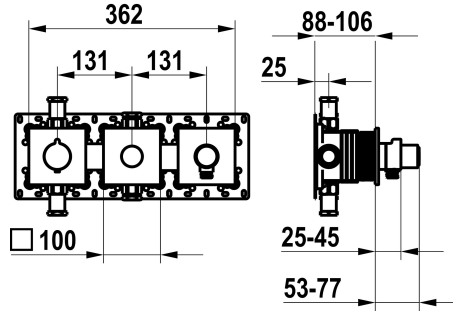

KWC

Trim kit, with safety device DIN EN 1717 – Thermostatic mixer – Tub

Modell-Linie: **SHOWERCULTURE** | 20.004.853.176

Showers | Exposed bath mixer

KWC-No.

125300
chromeline, trim kit, with safety device DIN EN 1717

125301
matt black, trim kit, with safety device DIN EN 1717

125302
brushed steel, trim kit, with safety device DIN EN 1717

Color code

chromeline

matt black

brushed steel

NEW

* Trim kit with thermostatic function unit KWC HOMEBOX

* To be ordered separately:

- Unit for concealed installation KWC HOMEBOX Thermostatic/ lever mixer 2 consumers 39.006.261.931

Technical Data

Flow rate
Spray outlet: Flow rate
Diameter
Color code
Installation type
Faucet_typ
Acoustic group
Concealed unit
Spray outlet: Acoustic group
Energy label
material

19.5 l/min (3bar)
14 l/min (3bar)
362 x 100
matt black
Wall mounted
Display
2
Trim kit, with vacuum breaker
yes
B
Brass