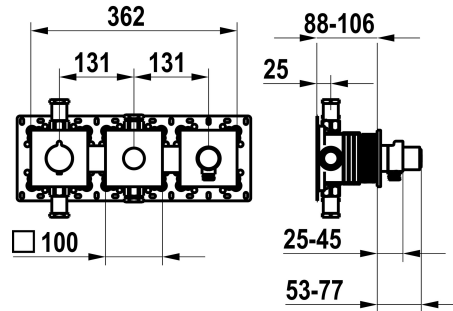

KWC

Trim kit, with safety device DIN EN 1717 – Thermostatic mixer – Tub

Modell-Linie: **SHOWERCULTURE** | 20.004.853.176

Showers | Exposed bath mixer

KWC-No.

125300
chromeline, trim kit, with safety device DIN EN 1717

125301
matt black, trim kit, with safety device DIN EN 1717

125302
brushed steel, trim kit, with safety device DIN EN 1717

Color code

chromeline

matt black

brushed steel

NEW

* Trim kit with thermostatic function unit KWC HOMEBOX

Diameter

362 x 100

Color code

matt black

Installation type

Wall mounted

Faucet_typ

Display