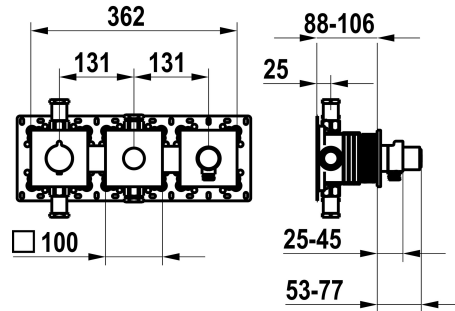

KWC

Trim kit, with safety device DIN EN 1717 – Thermostatic mixer – Tub

Modell-Linie: SHOWERCULTURE | 20.004.853.176

Suihkut ja suihkupaneelit | Allashanat

KWC-No.

125300
chromeline, trim kit, with safety device DIN EN 1717

125301
matt black, trim kit, with safety device DIN EN 1717

125302
brushed steel, trim kit, with safety device DIN EN 1717

ATT-KWC-FARBCODE

chromeline

matt black

brushed steel

NEW

* Trim kit with thermostatic function unit KWC HOMEBOX