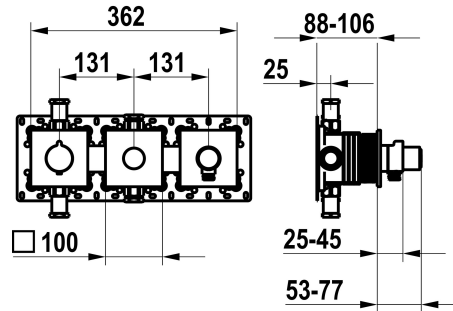

## KWC

Trim kit, with safety device DIN EN 1717 – Thermostatic mixer – Tub

Modell-Linie: **SHOWERCULTURE** | 20.004.853.176

Armatura natryskowa | Baterie wannowe

### KWC-No.

**125300**  
chromeline, trim kit, with safety device DIN EN 1717

**125301**  
matt black, trim kit, with safety device DIN EN 1717

**125302**  
brushed steel, trim kit, with safety device DIN EN 1717

### Dane techniczne

ATT-KWC-A\_ABGANG\_UP

19.5 l/min (3bar)

ATT-KWC-A\_BRAUSENABGANG

14 l/min (3bar)

średnicy

362x100

ATT-KWC-FARBCODE