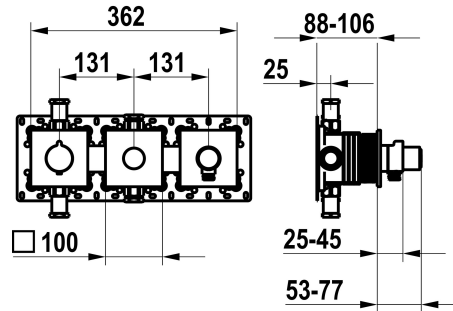

KWC

Trim kit, with safety device DIN EN 1717 – Thermostatic mixer – Tub

Modell-Linie: **SHOWERCULTURE** | 20.004.853.176

Duschar | Badkarsarmaturer

KWC-No.

125300
chromeline, trim kit, with safety device DIN EN 1717

125301
matt black, trim kit, with safety device DIN EN 1717

125302
brushed steel, trim kit, with safety device DIN EN 1717

ATT-KWC-FARBCODE

chromeline

matt black

brushed steel

NEW

* Trim kit with thermostatic function unit KWC HOMEBOX