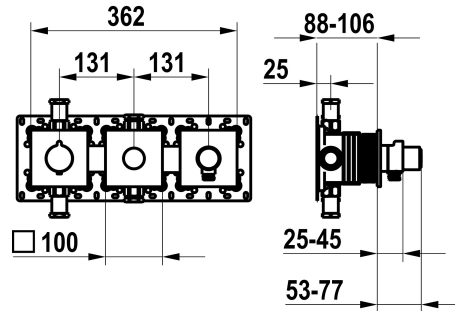

KWC

Trim kit, with safety device DIN EN 1717 – Thermostatic mixer – Tub

Modell-Linie: **SHOWERCULTURE** | 20.004.853.177

Showers | Exposed bath mixer

KWC-No.

125300
chromeline, trim kit, with safety device DIN EN 1717

125301
matt black, trim kit, with safety device DIN EN 1717

125302
brushed steel, trim kit, with safety device DIN EN 1717

Color code

chrome

matt black

brushed steel

NEW

* Trim kit with thermostatic function unit KWC HOMEBOX

* To be ordered separately:

- Unit for concealed installation KWC HOMEBOX Thermostatic/ lever mixer 2 consumers 39.006.261.931

Technical Data

Flow rate
Spray outlet: Flow rate
Diameter
Color code
Installation_type
Faucet_typ
G_Acoustic group
Concealed_unit
G_Acoustic group_Shower_outlet
Energy Label
material

19.5 l/min (3bar)
14 l/min (3bar)
362 x 100
brushed steel
Wall mounted
Thermostatic
II
Trim kit, with vacuum breaker
I
C
Brass