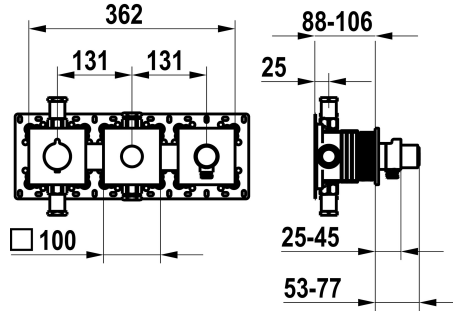

KWC

Trim kit, with safety device DIN EN 1717 – Thermostatic mixer – Tub

Modell-Linie: **SHOWERCULTURE** | 20.004.853.177

Showers | Exposed bath mixer

KWC-No.

125300
chromeline, trim kit, with safety device DIN EN 1717

125301
matt black, trim kit, with safety device DIN EN 1717

125302
brushed steel, trim kit, with safety device DIN EN 1717

Color code

chromeline

matt black

brushed steel

NEW

* Trim kit with thermostatic function unit KWC HOMEBOX

| |
|-------------------------------|
| 19.5 l/min (3bar) |
| 14 l/min (3bar) |
| 362 x 100 |
| brushed steel |
| Wall mounted |
| Thermostatic |
| II |
| Trim kit, with vacuum breaker |
| I |
| C |
| Brass |