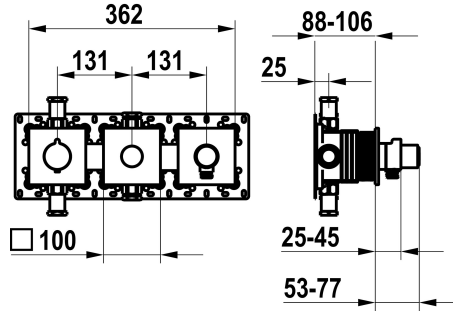

## KWC

Trim kit, with safety device DIN EN 1717 – Thermostatic mixer – Tub

Modell-Linie: **SHOWERCULTURE** | 20.004.853.177

Showers | Exposed bath mixer

### KWC-No.

**125300**  
chromeline, trim kit, with safety device DIN EN 1717

**125301**  
matt black, trim kit, with safety device DIN EN 1717

**125302**  
brushed steel, trim kit, with safety device DIN EN 1717

### Color code

chromeline

matt black

brushed steel

NEW

\* Trim kit with thermostatic function unit KWC HOMEBOX

\* Outflow  
- with integrated hose connection with ON/OFF push-button CHOICE with flow regulator  
- above or below for second consumer with ON/OFF push-button CHOICE

### Technical Data

Flow rate
Spray outlet: Flow rate
Diameter
Color code
Installation type
Faucet_typ
Acoustic group
Concealed unit
Spray outlet: Acoustic group
Energy label
material

19.5 l/min (3bar)
14 l/min (3bar)
362 x 100
brushed steel
Wall mounted
Thermostatic
II
Trim kit, with vacuum breaker
I
C
Brass