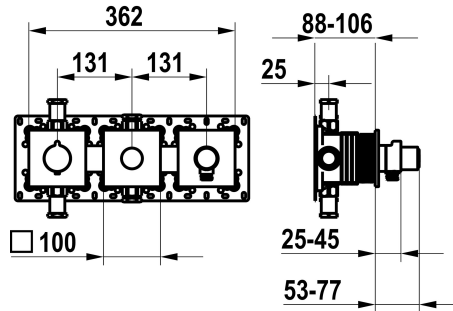

KWC

Trim kit, with safety device DIN EN 1717 – Thermostatic mixer – Tub

Modell-Linie: SHOWERCULTURE | 20.004.853.177

Suihkut ja suihkupaneelit | Allashanat

KWC-No.

125300
chromeline, trim kit, with safety device DIN EN 1717

125301
matt black, trim kit, with safety device DIN EN 1717

125302
brushed steel, trim kit, with safety device DIN EN 1717

ATT-KWC-FARBCODE

chromeline

matt black

brushed steel

NEW

* Trim kit with thermostatic function unit KWC HOMEBOX

* Outflow

- with integrated hose connection with ON/OFF push-button CHOICE with flow regulator

- above or below for second consumer with ON/OFF push-button CHOICE

* SkinProtect - Safety stop prevents scalding

* Intrinsicly safe against backflow

* Scope of delivery:

- Thermostatic mixer unit

- Diverter unit

- Hose connection unit with ON/OFF push-button and flow regulator

- Fastening of the cover plate without screws

* To be ordered separately:

Tekniset tiedot

ATT-KWC-A_ABGANG_UP

19.5 l/min (3bar)

ATT-KWC-A_BRAUSENABGANG

14 l/min (3bar)

Halkaisija

362x100

ATT-KWC-FARBCODE

brushed steel

Installation_type

Seinäasennus

Faucet_typ

Thermostat

G_Acoustic group

II

ATT-KWC-UNTERPUTZ

FM-Set mit SI

ATT-KWC-G_BRAUSENABGANG

I

EnergyLabelCH

C

Materiaali

Messinki

lviCode

0