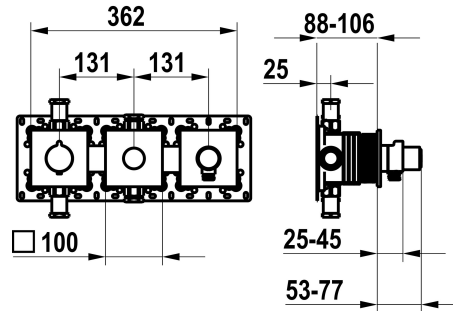

KWC

Trim kit, with safety device DIN EN 1717 – Thermostatic mixer – Tub

Modell-Linie: **SHOWERCULTURE** | 20.004.853.177

Duschar | Badkarsarmaturer

KWC-No.

125300
chromeline, trim kit, with safety device DIN EN 1717

125301
matt black, trim kit, with safety device DIN EN 1717

125302
brushed steel, trim kit, with safety device DIN EN 1717

ATT-KWC-FARBCODE

chromeline

matt black

brushed steel

NEW

* Trim kit with thermostatic function unit KWC HOMEBOX

Diameter

362x100

ATT-KWC-FARBCODE

brushed steel

Installation_type

Väggmontering

Faucet_typ

Thermostat