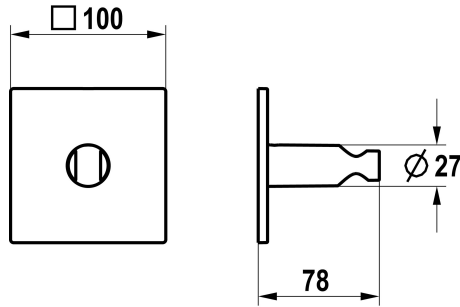

KWC Spray head holder

Modell-Linie: **SHOWERCULTURE** | 26.000.624.176
Showers | Complementary parts showers

KWC-No.

125303
chromeline

125304
matt black

125305
brushed steel

Color code

chrome

matt black

brushed steel

* Shower bracket
* Non-adjustable

* Suitable for:
- All hand showers

Technical Data

Diameter
Color code
Faucet_typ
Measure_L
material

100 x 100
matt black
Shower bracket
L 78
Brass