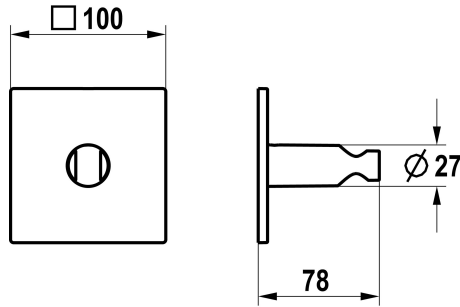

KWC

Spray head holder

Modell-Linie: SHOWERCULTURE | 26.000.624.176

Showers | Complementary parts showers

KWC-No.

125303
chromeline

125304
matt black

125305
brushed steel

Color code

chromeline

matt black

brushed steel

* Shower bracket
* Non-adjustable

* Suitable for:
- All hand showers

Technical Data

Diameter

100 x 100

Color code

matt black

Faucet_typ

Shower bracket

Measure Lenght

L 78

material