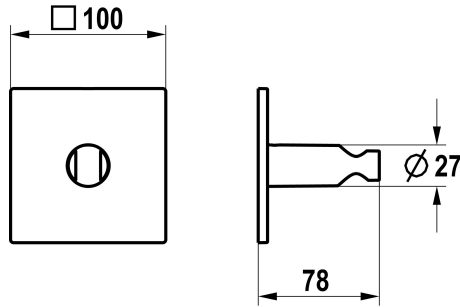

KWC Spray head holder

Modell-Linie: **SHOWERCULTURE** | 26.000.624.177
Showers | Complementary parts showers

KWC-No.

125303
chromeline

125304
matt black

125305
brushed steel

Color code

chromeline

matt black

brushed steel

* Shower bracket
* Non-adjustable

* Suitable for:
- All hand showers

Technical Data

Diameter

100 x 100

Color code

brushed steel

Faucet_typ

Shower bracket

Measure Lenght

L 78

material

Brass

NEW