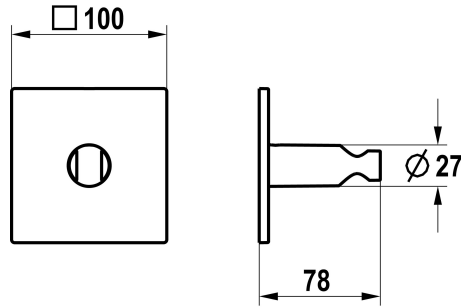

KWC Spray head holder

Modell-Linie: SHOWERCULTURE | 26.000.624.177

KWC-No.

125303
chromeline

125304
matt black

125305
brushed steel

ATT-KWC-FARBCODE

chromeline

matt black

brushed steel

* Shower bracket
* Non-adjustable

* Suitable for:
- All hand showers

Technical Data

Diameter
ATT-KWC-FARBCODE
Faucet_typ
Measure_L
Material

100x100
brushed steel
Brausenhalter
L78
Mässing