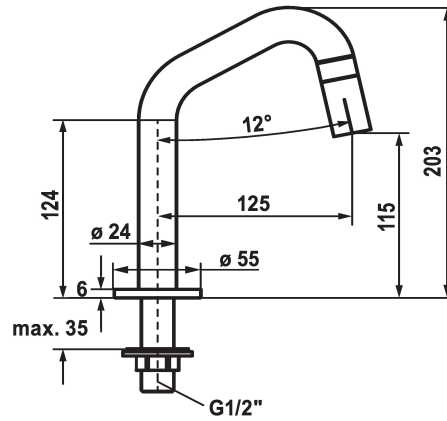

KWC STANDVENTIL Vertical shut-off valve

Modell-Linie: STANDVENTIL | 25.001.011.700
Umyvadlové armatury | Hydraulické armatury

KWC-No.

125328
stainless steel, A 125, G 1/2"

125329
industrial black, A 125, G 1/2"

- * Vertical shut-off valve
- * Operating handle integrated into the spout
- * Fixed spout
- Neoperl® Caché®

ATT-KWC-FARBCODE

stainless steel

industrial black

- * Ceramic disc valve 1/2" 90°
- * Connecting thread 1/2"
- * Mounting hole size ø22mm or ø35mm

Technické údaje

A_Spout_Spray

Connection

Handling

ATT-KWC-FARBCODE

Installation_type

Faucet_typ

ATT-KWC-BAUFORM

Measure_Height

G_Acoustic group

Projection_A

EnergyLabelCH

5 l/min (3 bar)

G1/2"

frontbedient

stainless steel