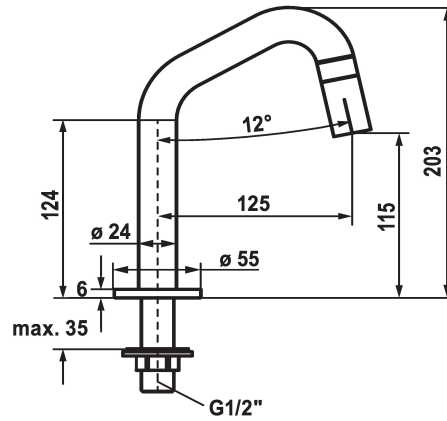

## KWC STANDVENTIL Vertical shut-off valve

Modell-Linie: STANDVENTIL | 25.001.011.700  
Taps | Manual taps

### KWC-No.

**125328**  
stainless steel, A 125, G 1/2"

**125329**  
industrial black, A 125, G 1/2"

### Color code

stainless steel

industrial black

- \* Vertical shut-off valve
- \* Operating handle integrated into the spout
- \* Fixed spout
- Neoperl® Caché®

- \* Ceramic disc valve 1/2" 90°
- \* Connecting thread 1/2"
- \* Mounting hole size 22mm or 35mm

### Technical Data

Flow rate
Connection
Handling
Color code
Installation_type
Faucet_typ
Design
Dimension Height
G_Acoustic group
Projection_A
Energy Label

5 l/min (3 bar)
G 1/2"
front lever
stainless steel
Pillar installation
Vertical shut-off valve
J-Spout
203
I
A 125
A