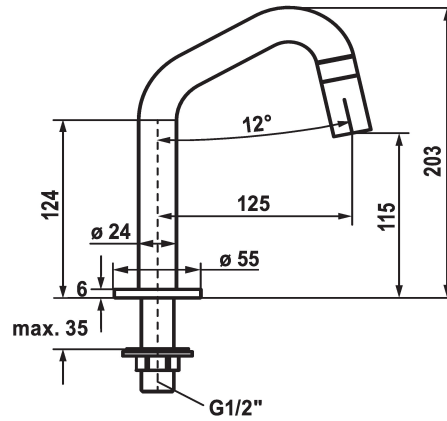

KWC STANDVENTIL Vertical shut-off valve

Modell-Linie: **STANDVENTIL** | 25.001.011.700
Armatura umywalkowa | Armatura jednouchwytywa

KWC-No.

125328
stainless steel, A 125, G 1/2"

125329
industrial black, A 125, G 1/2"

- * Vertical shut-off valve
- * Operating handle integrated into the spout
- * Fixed spout
- Neoperl® Caché®

ATT-KWC-FARBCODE

stainless steel

industrial black

- * Ceramic disc valve 1/2" 90°
- * Connecting thread 1/2"
- * Mounting hole size ø22mm or ø35mm

Dimension Height

G_Acoustic group

Projection_A

EnergyLabelCH

5 l/min (3 bar)

G1/2"

frontbedient

stainless steel

KWC STANDVENTIL
Vertical shut-off valve

Modell-Linie: STANDVENTIL | 25.001.011.700
Armatura umywalkowa | Armatura jednouchwytowa

**Service key Neoperl © Caché ©, JR, 21
mm, red**

639017
Z.635.215
