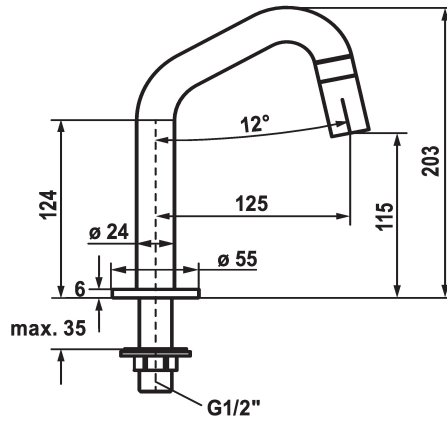

## KWC STANDVENTIL Vertical shut-off valve

Modell-Linie: **STANDVENTIL** | 25.001.011.751  
Taps | Manual taps

### KWC-No.

**125328**  
stainless steel, A 125, G 1/2"

**125329**  
industrial black, A 125, G 1/2"

- \* Vertical shut-off valve
- \* Operating handle integrated into the spout
- \* Fixed spout
- Neoperl® Caché®

### Color code

stainless steel

industrial black

- \* Ceramic disc valve 1/2" 90°
- \* Connecting thread 1/2"
- \* Mounting hole size 22mm or 35mm

### Technical Data

Flow rate
Connection
Handling
Color code
Installation type
Faucet_typ
Design
Dimension Height
Acoustic group
Projection A
Energy label

5 l/min (3 bar)
G 1/2"
front lever
industrial black
Pillar installation
Vertical shut-off valve
J-Spout
203
I
A 125
A