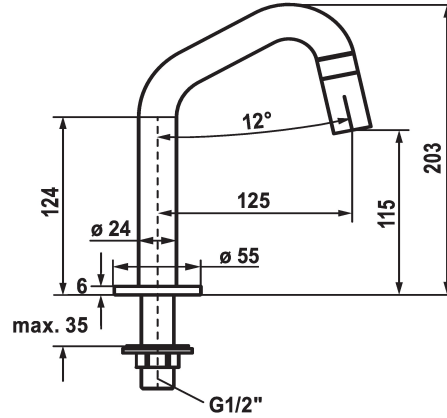

KWC STANDVENTIL Vertical shut-off valve

Modell-Linie: **STANDVENTIL** | 25.001.011.751
Armatura umywalkowa | Armatura jednouchwytywa

KWC-No.

125328
stainless steel, A 125, G ½"

125329
industrial black, A 125, G ½"

- * Vertical shut-off valve
- * Operating handle integrated into the spout
- * Fixed spout
- Neoperl® Caché®

ATT-KWC-FARBCODE

stainless steel

industrial black

- * Ceramic disc valve ½" 90°
- * Connecting thread ½"
- * Mounting hole size ø22mm or ø35mm

Dane techniczne

A_Spout_Spray

Connection

Handling

ATT-KWC-FARBCODE

Installation_type

Faucet_typ

ATT-KWC-BAUFORM

Dimension Height

G_Acoustic group

Projection_A

EnergyLabelCH

5 l/min (3 bar)

G1/2"

frontbedient

industrial black