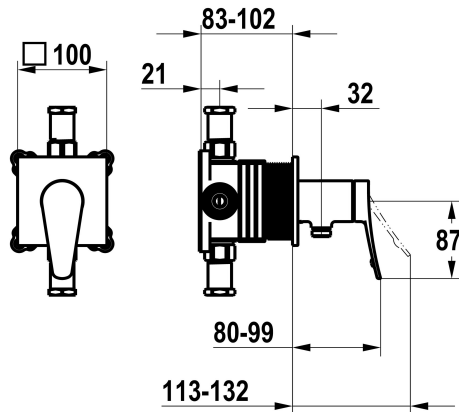

KWC ACTIVO

Trim kit, with safety device DIN EN 1717 – Lever mixer – Shower

Modell-Linie: ACTIVO | 21.404.550.000

Sprchové armatury | Hydraulické sprchy

KWC-No.

125332

chromeline, trim kit, with safety device DIN EN 1717

* Trim kit with function unit KWC HOMEBOX

* Outflow

- with integrated hose connection

* KWC cartridge M 35-S HF

- with ceramic discs

- flow rate and temperature continuously variable

* Scope of delivery:

- Lever mixer unit with integrated hose connection

ATT-KWC-DURCHMESSER

100x100

Handling

frontbedient

ATT-KWC-FARBCODE

chromeline

Installation_type

montáž na stěnu

Materiál

mosaz

Náhradní díly

Cartridge M 35-S HF

537602

KWC ACTIVO

Trim kit, with safety device DIN EN 1717 – Lever mixer – Shower

Modell-Linie: ACTIVO | 21.404.550.000
Sprchové armatury | Hydraulické sprchy