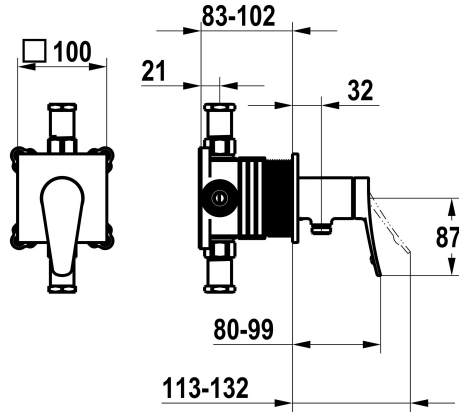

KWC ACTIVO

Trim kit, with safety device DIN EN 1717 – Lever mixer – Shower

Modell-Linie: ACTIVO | 21.404.550.000

Showers | Manual shower

KWC-No.

125332

chromeline, trim kit, with safety device DIN EN 1717

NEW

- * Trim kit with function unit KWC HOMEBOX
- * Outflow
 - with integrated hose connection
- * KWC cartridge M 35-S HF
 - with ceramic discs
 - flow rate and temperature continuously variable

- * Scope of delivery:
 - Lever mixer unit with integrated hose connection
 - Fastening of the cover plate without screws
- * To be ordered separately:
 - Unit for concealed installation KWC HOMEBOX Lever mixer 1 Consumers 39.006.251.931

Technical Data

Flow rate
Diameter
Handling
Color code
Installation_type
Faucet_typ
G_Acoustic group
Concealed_unit
Energy Label
material

16 l/min (3 bar)
100 x 100
front lever
chrome
Wall mounted
Lever mixer
I
Trim kit, with vacuum breaker
C
Brass

Spare Parts

Cartridge M 35-S HF

537602

KWC ACTIVO

Trim kit, with safety device DIN EN 1717 – Lever mixer – Shower

Modell-Linie: ACTIVO | 21.404.550.000
Showers | Manual shower

Z.537.602
