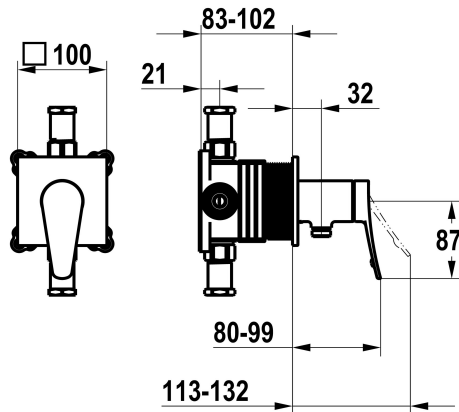

KWC ACTIVO

Trim kit, with safety device DIN EN 1717 – Lever mixer – Shower

Modell-Linie: ACTIVO | 21.404.550.000
Showers | Manual shower

KWC-No.

125332
chromeline, trim kit, with safety device DIN EN 1717

NEW

- * Trim kit with function unit KWC HOMEBOX
- * Outflow
 - with integrated hose connection
- * KWC cartridge M 35-S HF
 - with ceramic discs
 - flow rate and temperature continuously variable

- * Scope of delivery:
 - Lever mixer unit with integrated hose connection
 - Fastening of the cover plate without screws
- * To be ordered separately:
 - Unit for concealed installation KWC HOMEBOX Lever mixer 1 Consumers 39.006.251.931

Technical Data

Flow rate
Diameter
Handling
Color code
Installation type
Faucet_typ
Acoustic group
Concealed unit
Energy label
material

16 l/min (3 bar)
100 x 100
front lever
chromeline
Wall mounted
Lever mixer
I
Trim kit, with vacuum breaker
C
Brass

Spare Parts

Cartridge M 35-S HF

537602

KWC ACTIVO

Trim kit, with safety device DIN EN 1717 – Lever mixer – Shower

Modell-Linie: ACTIVO | 21.404.550.000

Showers | Manual shower

Z.537.602
