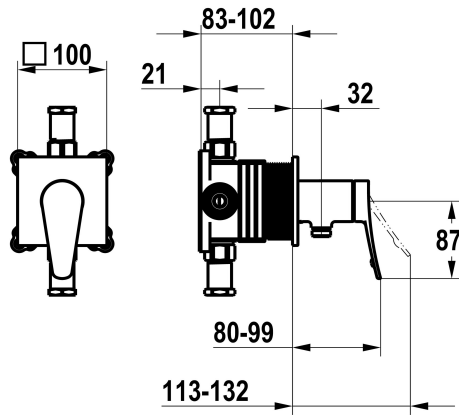

KWC ACTIVO

Trim kit, with safety device DIN EN 1717 – Lever mixer – Shower

Modell-Linie: **ACTIVO** | 21.404.550.000
Showers | Manual shower

KWC-No.

125332
chromeline, trim kit, with safety device DIN EN 1717

- * Trim kit with function unit KWC HOMEBOX
- * Outflow
 - with integrated hose connection
- * KWC cartridge M 35-S HF
 - with ceramic discs
 - flow rate and temperature continuously variable

- * Scope of delivery:
 - Lever mixer unit with integrated hose connection
 - Fastening of the cover plate without screws
- * To be ordered separately:
 - Unit for concealed installation KWC HOMEBOX Lever mixer 1 Consumers 39.006.251.931

NEW

Technical Data

Flow rate
Diameter
Handling
Color code
Installation type
Faucet_typ
Acoustic group
Concealed unit
Energy label
material

16 l/min (3 bar)
100 x 100
front lever
chromeline
Wall mounted
Lever mixer
I
Trim kit, with vacuum breaker
C
Brass

Spare Parts

Cartridge M 35-S HF

537602

KWC ACTIVO

Trim kit, with safety device DIN EN 1717 – Lever mixer – Shower

Modell-Linie: ACTIVO | 21.404.550.000

Showers | Manual shower

Z.537.602
