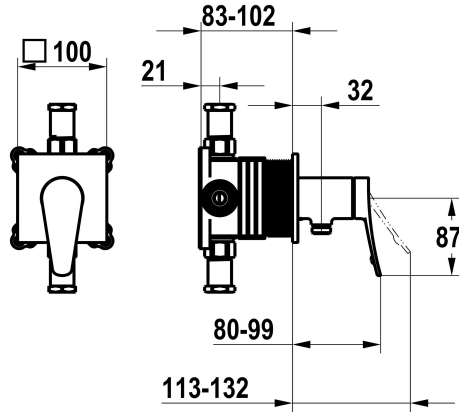

KWC ACTIVO

Trim kit, with safety device DIN EN 1717 – Lever mixer – Shower

Modell-Linie: ACTIVO | 21.404.550.000

Duschar | Hydraulické sprchy

KWC-No.

125332

chromeline, trim kit, with safety device DIN EN 1717

NEW

* Trim kit with function unit KWC HOMEBOX

* Outflow

- with integrated hose connection

* KWC cartridge M 35-S HF

- with ceramic discs

- flow rate and temperature continuously variable

* Scope of delivery:

- Lever mixer unit with integrated hose connection

- Fastening of the cover plate without screws

* To be ordered separately:

- Unit for concealed installation KWC HOMEBOX Lever mixer 1

Consumers 39.006.251.931

ATT-KWC-UNTERPUTZ

EnergyLabelCH

Material

16 l/min (3 bar)

100x100

frontbedient

chromeline

Väggmontering