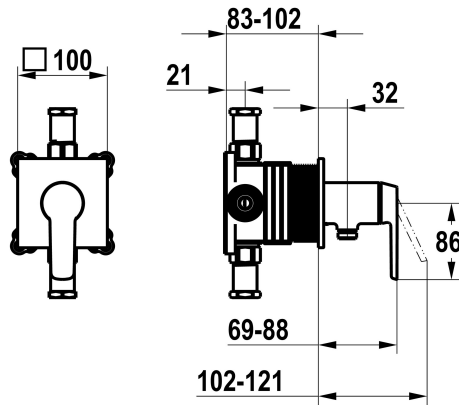

KWC MONTA

Trim kit, with safety device DIN EN 1717 – Lever mixer – Shower

Modell-Linie: MONTA | 21.414.550.000

Suihkut ja suihkupaneelit | Manuaali suihkut

KWC-No.

125333

chromeline, trim kit, with safety device DIN EN 1717

NEW

* Trim kit with function unit KWC HOMEBOX

* Outflow

- with integrated hose connection

* KWC cartridge M 35-S HF

- with ceramic discs

- flow rate and temperature continuously variable

* Scope of delivery:

- Lever mixer unit - with integrated hose connection

- Fastening of the cover plate without screws

* To be ordered separately:

- Unit for concealed installation KWC HOMEBOX Lever mixer 1

Consumers 39.006.251.931

Tekniset tiedot

ATT-KWC-A_ABGANG_UP

16 l/min (3 bar)

Halkaisija

100x100

Handling

frontbedient

ATT-KWC-FARBCODE