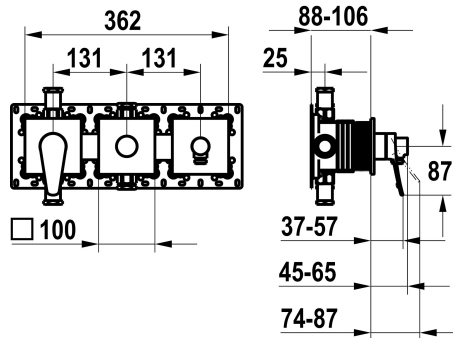

## KWC ACTIVO

Trim kit, with safety device DIN EN 1717 – Lever mixer – Tub

Modell-Linie: ACTIVO | 20.404.550.000  
Sprchové armatury | Vanové armatury

### KWC-No.

**125335**  
chromeline, trim kit, with safety device DIN EN 1717

- \* Trim kit with function unit KWC HOMEBOX
- \* Outflow
  - with integrated hose connection
  - above or below for the second consumer with CHOICE diverter without automatic reset
- \* KWC cartridge M 35-S HF
  - with ceramic discs
  - flow rate and temperature continuously variable

- \* Scope of delivery:
  - Lever mixer unit
  - Diverter unit
  - Hose connection unit
  - Fastening of the cover plate without screws
- \* To be ordered separately:
  - Unit for concealed installation KWC HOMEBOX Thermostatic/ lever mixer 2 consumers 39.006.261.931

### Technické údaje

|                         |                   |
|-------------------------|-------------------|
| ATT-KWC-A_ABGANG_UP     | 19.2 l/min (3bar) |
| ATT-KWC-A_BRAUSENABGANG | 15.3 l/min (3bar) |
| ATT-KWC-DURCHMESSER     | 362x100           |
| Handling                | frontbedient      |
| ATT-KWC-FARBCODE        | chromeline        |
| Installation_type       | montáž na stěnu   |
| Faucet_typ              | Hebelmischer      |
| G_Acoustic group        | II                |
| ATT-KWC-UNTERPUTZ       | FM-Set mit SI     |
| ATT-KWC-G_BRAUSENABGANG | I                 |
| EnergyLabelCH           | C                 |
| Materiál                | mosaz             |