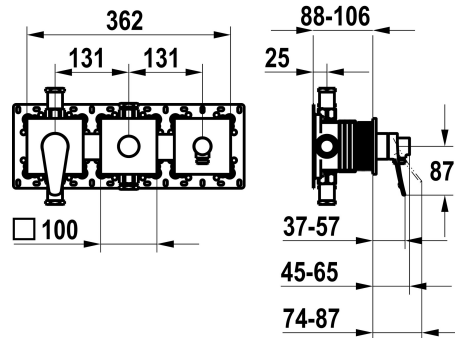

KWC ACTIVO

Trim kit, with safety device DIN EN 1717 – Lever mixer – Tub

Modell-Linie: ACTIVO | 20.404.550.000
Suihkut ja suihkupaneelit | Allashanat

KWC-No.

125335
chromeline, trim kit, with safety device DIN EN 1717

- * Trim kit with function unit KWC HOMEBOX
- * Outflow
 - with integrated hose connection
 - above or below for the second consumer with CHOICE diverter without automatic reset
- * KWC cartridge M 35-S HF
 - with ceramic discs
 - flow rate and temperature continuously variable

- * Scope of delivery:
 - Lever mixer unit
 - Diverter unit
 - Hose connection unit
 - Fastening of the cover plate without screws
- * To be ordered separately:
 - Unit for concealed installation KWC HOMEBOX Thermostatic/ lever mixer 2 consumers 39.006.261.931

19.2 l/min (3bar)
15.3 l/min (3bar)
362x100
frontbedient
chromeline
Seinäasennus
Hebelmischer
II
FM-Set mit SI
I
C
Messinki
0

Varaosat

KWC ACTIVO

Trim kit, with safety device DIN EN 1717 – Lever mixer – Tub