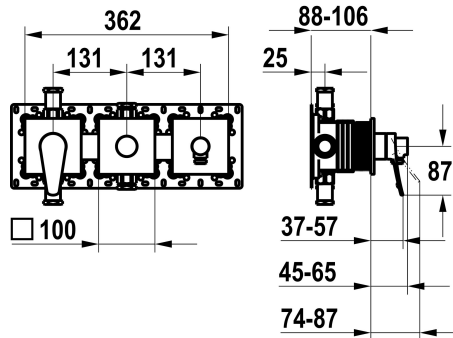

KWC ACTIVO

Trim kit, with safety device DIN EN 1717 – Lever mixer – Tub

Modell-Linie: ACTIVO | 20.404.550.000
Armatura natryskowa | Baterie wannowe

KWC-No.

125335
chromeline, trim kit, with safety device DIN EN 1717

- * Trim kit with function unit KWC HOMEBOX
- * Outflow
 - with integrated hose connection
 - above or below for the second consumer with CHOICE diverter without automatic reset
- * KWC cartridge M 35-S HF
 - with ceramic discs
 - flow rate and temperature continuously variable

- * Scope of delivery:
 - Lever mixer unit
 - Diverter unit
 - Hose connection unit
 - Fastening of the cover plate without screws
- * To be ordered separately:
 - Unit for concealed installation KWC HOMEBOX Thermostatic/ lever mixer 2 consumers 39.006.261.931

19.2 l/min (3bar)
15.3 l/min (3bar)
362x100
frontbedient
chromeline
Montaz naścienny
Hebelmischer
II
FM-Set mit SI
I
C
Mosiądz

Części zamienne

KWC ACTIVO

Trim kit, with safety device DIN EN 1717 – Lever mixer – Tub