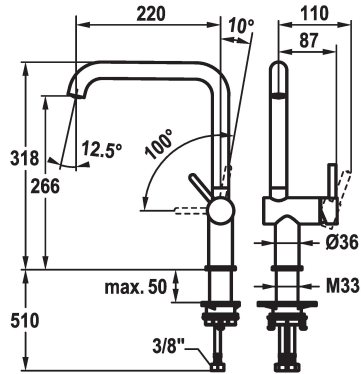

## KWC BEVO E

Lever mixer - Kitchen

Modell-Linie: BEVO E | 10.531.012.700FL  
Umyvadlové armatury | Hydraulické armatury

### KWC-No.

**125346**  
stainless steel, A 220, flexible connection hoses

**125347**  
industrial black, A 220, flexible connection hoses

- \* Lever mixer
- \* Lever installation only possible on the right side
- Child safety: cold water flow in lever position towards the front
- \* TouchProtect - anti-scald protection thanks to the "double skin" principle
- \* Swivel spout 150°
- Neoperl® Caché® laminar
- \* OptimalSpace - ample space for washing or working

### ATT-KWC-FARBCODE

stainless steel

industrial black

- \* KWC cartridge S 25
- with ceramic discs
- flow rate and temperature continuously variable
- \* Flexible connection hoses 3/8"
- \* QuickInstallation - Fastening via threaded connection with locking screws
- \* Mounting hole size ø35 mm

Measure\_Height

G\_Acoustic group

Projection\_A

EnergyLabelCH

ATT-KWC-MASS-WASSERAUSTRITT

Materiál

6.4 l/min (3 bar)

Flexible\_Anschlusschläuche